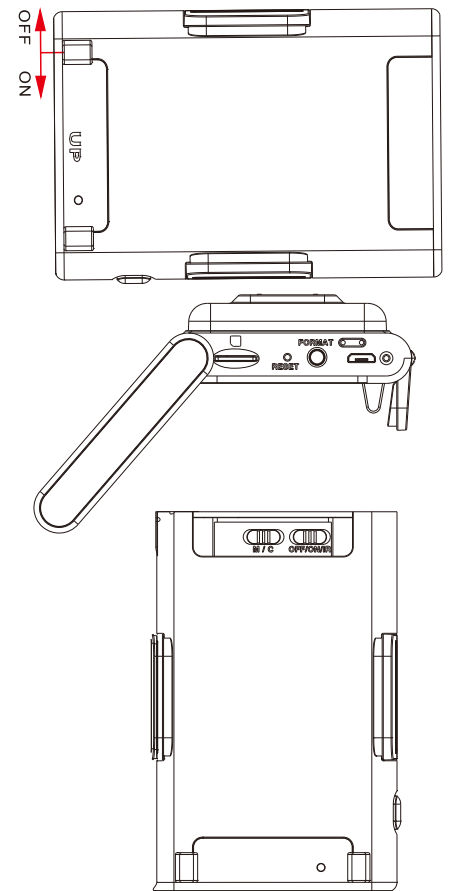

Product Sketch