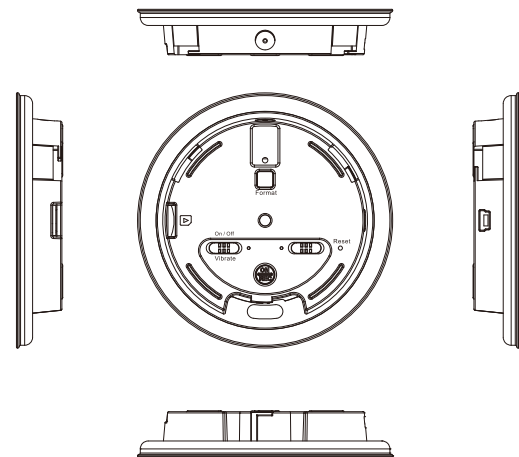

PV-CC10W

Coffee Cup Lid Design Wi-Fi DVR

H.264 1080p Disguised Camera

Features

- * Wi-Fi based coffee cup lid design Wi-Fi standalone DVR
- * Highly concealed lens - ideal for indoor/outdoor surveillance
- * Conventional coffee cup lid design fits most to-go coffee or tea cups
- * Stealthily record as far as your eye can see while appearing to be sipping a beverage
- * Casually record subjects undetected continuously for 115 mins
- * H.264 video compression
- * 1080p resolution @ 30fps
- * Supports up to 16GB Memory Card

Specification

Built-in Camera Module	
Built-in Image Sensor	1/3" progressive CMOS sensor
Sensor Resolution	2592x1944
Sensor Sensitivity	3.3 Lux @ F 2.0
Lens F/No.	F 3.2
Focal Length	4mm
Angle of View	66°
Video Spec.	
Algorithm	H.264, JPEG
File Format	MOV, JPG
Video Recording Mode	Manual
Recording Capability	1920x1080
Frame Rate	Up to 30 fps
Wi-Fi Spec.	
Wi-Fi	Built-in Wi-Fi Module (IEEE 802.11b/g/n)
Wi-Fi Protocol	RTSP
Storage & I/O	
Memory Type	Memory Card (Support up to 32GB)
Data Interface	Mini USB 2.0
Misc.	
Date/Time Table	YYYY/MM/DD, HH:MM:SS
Snapshot	recording and playback video
Power	
Power Input	DC 5V
Power Consumption	380-420mA (Wi-Fi OFF) (Wi-Fi ON+80mA)
Charging Time	240 min (400mA)
Battery Input	DC 3.7V / 1400 mA polymers battery (XK504355)
Battery Lifetime	1080P Continuous recording 180min (Wi-Fi OFF)
	1080P Continuous recording 165min (Wi-Fi ON)
	720P Continuous recording 195min (Wi-Fi OFF)
	720P Continuous recording 180min (Wi-Fi ON)
	WVGA Continuous recording 210min (Wi-Fi OFF) WVGA Continuous recording 195min (Wi-Fi ON)
Recording Time	160min @ 1920x1080 resolution (16GB SD card)
Physical	
Vibration Alert	Power on/off, Recording, Low battery
Dimension	93x93x20 (mm)
Weight	88g

Product Sketch

Standard Accessories

S-USB/PV-500

USB Cable

TO-GO CUP X 3

Memory Card

User Manual

*Specifications are subject to change without prior notice.