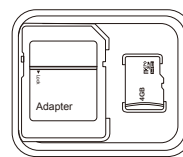

PV-CC10W

Coffee Cup Lid Design Wi-Fi DVR

H.264 1080p Disguised Camera

Features

- * Wi-Fi based coffee cup lid design Wi-Fi standalone DVR
- * Highly concealed lens - ideal for indoor/outdoor surveillance
- * Conventional coffee cup lid design fits most to-go coffee or tea cups
- * Stealthily record as far as your eye can see while appearing to be sipping a beverage
- * Casually record subjects undetected continuously for 115 mins
- * H.264 video compression
- * 1080p resolution @ 30fps
- * Supports up to 16GB Memory Card

Specification

Built-in Camera Module	
Built-in Image Sensor	1/3" progressive CMOS sensor
Sensor Resolution	2592x1944
Sensor Sensitivity	3.3 Lux @ F 2.0
Lens F/No.	F 3.2
Focal Length	4mm
Angle of View	66°
Video Spec.	
Algorithm	H.264, JPEG
File Format	MOV, JPG
Video Recording Mode	Manual
Recording Capability	1920x1080
Frame Rate	Up to 30 fps
Wi-Fi Spec.	
Wi-Fi	Built-in Wi-Fi Module (IEEE 802.11b/g/n)
Wi-Fi Protocol	RTSP
Storage & I/O	
Memory Type	Memory Card (Support up to 32GB)
Data Interface	Mini USB 2.0
Misc.	
Date/Time Table	YYYY/MM/DD, HH:MM:SS
Snapshot	recording and playback video
Power	
Power Input	DC 5V
Power Consumption	380-420mA (Wi-Fi OFF) (Wi-Fi ON+80mA)
Charging Time	240 min (400mA)
Battery Input	DC 3.7V / 1400 mA polymers battery (XK504355)
Battery Lifetime	1080P Continuous recording 180min (Wi-Fi OFF)
	1080P Continuous recording 165min (Wi-Fi ON)
	720P Continuous recording 195min (Wi-Fi OFF)
	720P Continuous recording 180min (Wi-Fi ON)
	WVGA Continuous recording 210min (Wi-Fi OFF) WVGA Continuous recording 195min (Wi-Fi ON)
Recording Time	160min @ 1920x1080 resolution (16GB SD card)
Physical	
Vibration Alert	Power on/off, Recording, Low battery
Dimension	93x93x20 (mm)
Weight	88g

Product Sketch

Standard Accessories

S-USB/PV-500

USB Cable

TO-GO CUP X 3

Memory Card

User Manual

*Specifications are subject to change without prior notice.