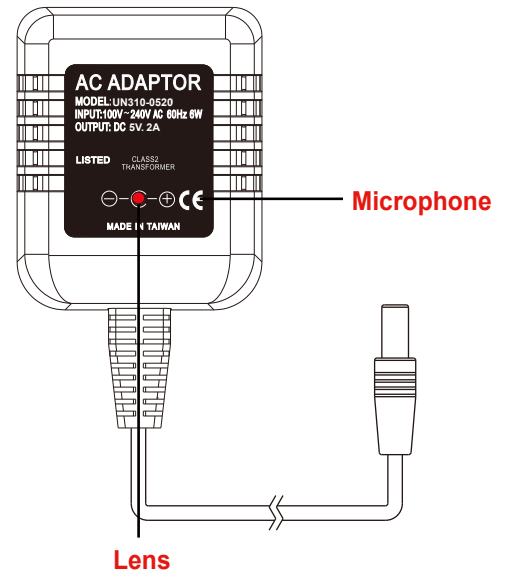

#### Feature

- \* DC Power Adaptor Design
- \* Direct power supply from DC adaptor prongs
- \* SD card file storage
- \* Default motion detection recording functionality
- \* Work in dark and record in high resolution
- \* Plug-and-record, no need to execute complicated setting
- \* Built-in 4.3mm pinhole lens with 78 degree angle of view

#### Specification

Item Number	PV-AC10
Video Input	NTSC
CMOS Sensor	1/4" CCD
Resolution	450 TV Lines
MIN Illumination	1.5 Lux at F2.0
Lens	4.3mm
Angle of View	78 degree
Camera Resolution	(H)768 x (V)492
Memory	Supports up to 32G SDHC
Video Format	MPEG-4
DVR Resolution	720 X 480
Frame Rate	30 FPS
Recording Mode	Motion Detection
Indications	LED
Operation Current	350 mA
PC Interface	USB 2.0
Dimension	63 x 51 x 43 mm
Weight	90 g

#### Standard Accessories

Covert Power Cord

SD Memory Card  
(4GB Above)

Adapter Head -  
European Standard